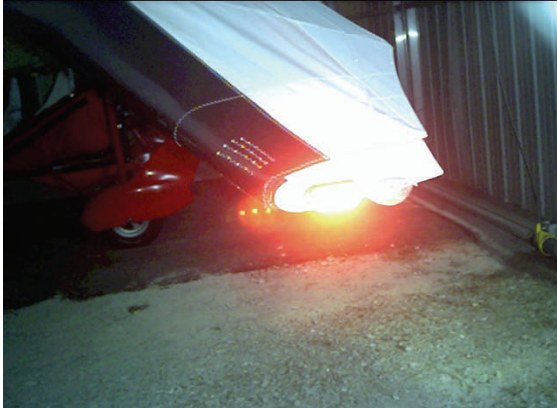

LSA-UL POSITION LIGHTS

50 WATTS OF LIGHT—ONLY 4.5 WATTS POWER

Super High output LEDs last 100,000 hours!

12 volts

BE SEEN BE SAFE!

 Made exclusively by Third Party Designs

Easy to install with 14-16 awg wire and mounting screws

LSA-UL TAIL POSITION LIGHT

28 WATTS OF LIGHT—ONLY 2.8 WATTS POWER

Super High output LEDs last 100,000 hours!

Aerodynamic for Vertical Stabilizer- 12 volts

BE SEEN BE SAFE!

Made exclusively by  Third Party Designs

Easy to install with 16 awg wire and mounting screws